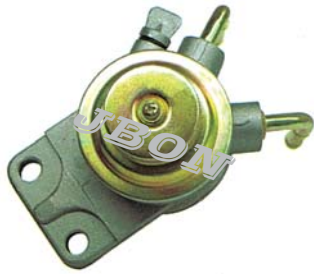

OIL-WATER SEPARATOR

--Head Fuel Filter Pump

TOYOTA

JBON NO.	OEM NO.
JB-OWS001 THREAD: 3/4" - 16UNF	23303-64010

TOYOTA

JBON NO.	OEM NO.
JB-OWS002 THREAD: 3/4" - 16UNF	23303-17070

TOYOTA

JBON NO.	OEM NO.
JB-OWS003 THREAD: 3/4" - 16UNF	23300-56110 DH006 0307031

OIL-WATER SEPARATOR --Head Fuel Filter Pump

TOYOTA

JBON NO.	OEM NO.
JB-OWS007 THREAD: 3/4" - 16UNF	

NISSAN

JBON NO.	OEM NO.
JB-OWS008 THREAD: M20x1.5	16403-59E00

NISSAN / KIA

JBON NO.	OEM NO.
JB-OWS009 THREAD: M20x1.5	K670-13-850 18600-0652

NISSAN

JBON NO.	OEM NO.
JB-OWS010 THREAD: 3/4" - 16UNF	16400-44G10

KIA

JBON NO.	OEM NO.
JB-OWS011 THREAD: M20x1.5	K672-13-850

KIA

JBON NO.	OEM NO.
JB-OWS012 THREAD: M20x1.5	OKT1E-23-550

OIL-WATER SEPARATOR

--Head Fuel Filter Pump

KIA

JBON NO.	OEM NO.
JB-OWS013 THREAD: 3/4" - 16UNF	1023-23-0141

KIA

JBON NO.	OEM NO.
JB-OWS014 THREAD: M20x1.5	1023-23-0111

mitsubishi

JBON NO.	OEM NO.
JB-OWS015 THREAD: M20x1.5	MB554950 31970-4450 MB220900 L300 1023-13-011