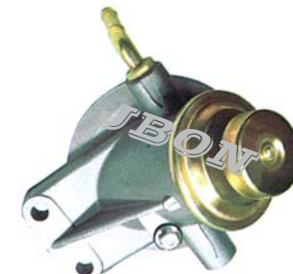

OIL-WATER SEPARATOR --Head Fuel Filter Pump

TOYOTA

JBON NO.	OEM NO.
JB-OWS007 THREAD: 3/4" - 16UNF	

NISSAN

JBON NO.	OEM NO.
JB-OWS008 THREAD: M20x1.5	16403-59E00

NISSAN / KIA

JBON NO.	OEM NO.
JB-OWS009 THREAD: M20x1.5	K670-13-850 18600-0652

NISSAN

JBON NO.	OEM NO.
JB-OWS010 THREAD: 3/4" - 16UNF	16400-44G10

KIA

JBON NO.	OEM NO.
JB-OWS011 THREAD: M20x1.5	K672-13-850

KIA

JBON NO.	OEM NO.
JB-OWS012 THREAD: M20x1.5	OKT1E-23-550

OIL-WATER SEPARATOR

--Head Fuel Filter Pump

KIA

JBON NO.	OEM NO.
JB-OWS013 THREAD: 3/4" - 16UNF	1023-23-0141

KIA

JBON NO.	OEM NO.
JB-OWS014 THREAD: M20x1.5	1023-23-0111

mitsubishi

JBON NO.	OEM NO.
JB-OWS015 THREAD: M20x1.5	MB554950 31970-4450 MB220900 L300 1023-13-011

mitsubishi

JBON NO.	OEM NO.
JB-OWS016 THREAD: M20x1.5	1023-23-0111

mitsubishi

JBON NO.	OEM NO.
JB-OWS017 THREAD: M20x1.5	

DAIHATSU

JBON NO.	OEM NO.
JB-OWS018 THREAD: M20x1.5	23323-87309

OIL-WATER SEPARATOR ASSY. --Feed pump Assembly