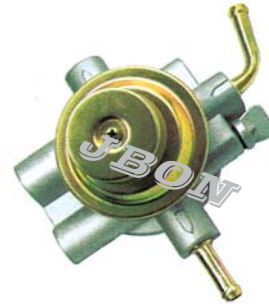

OIL-WATER SEPARATOR

--Head Fuel Filter Pump

TOYOTA

JBON NO.	OEM NO.
JB-OWS001 THREAD: 3/4" - 16UNF	23303-64010

TOYOTA

JBON NO.	OEM NO.
JB-OWS002 THREAD: 3/4" - 16UNF	23303-17070

TOYOTA

JBON NO.	OEM NO.
JB-OWS003 THREAD: 3/4" - 16UNF	23300-56110 DH006 0307031

OIL-WATER SEPARATOR --Head Fuel Filter Pump

TOYOTA

JBON NO.	OEM NO.
JB-OWS007 THREAD: 3/4" - 16UNF	

NISSAN

JBON NO.	OEM NO.
JB-OWS008 THREAD: M20x1.5	16403-59E00

NISSAN / KIA

JBON NO.	OEM NO.
JB-OWS009 THREAD: M20x1.5	K670-13-850 18600-0652

NISSAN

JBON NO.	OEM NO.
JB-OWS010 THREAD: 3/4" - 16UNF	16400-44G10

KIA

JBON NO.	OEM NO.
JB-OWS011 THREAD: M20x1.5	K672-13-850

KIA

JBON NO.	OEM NO.
JB-OWS012 THREAD: M20x1.5	OKT1E-23-550

OIL-WATER SEPARATOR

--Head Fuel Filter Pump

KIA

JBON NO.	OEM NO.
JB-OWS013 THREAD: 3/4" - 16UNF	1023-23-0141

KIA

JBON NO.	OEM NO.
JB-OWS014 THREAD: M20x1.5	1023-23-0111

mitsubishi

JBON NO.	OEM NO.
JB-OWS015 THREAD: M20x1.5	MB554950 31970-4450 MB220900 L300 1023-13-011